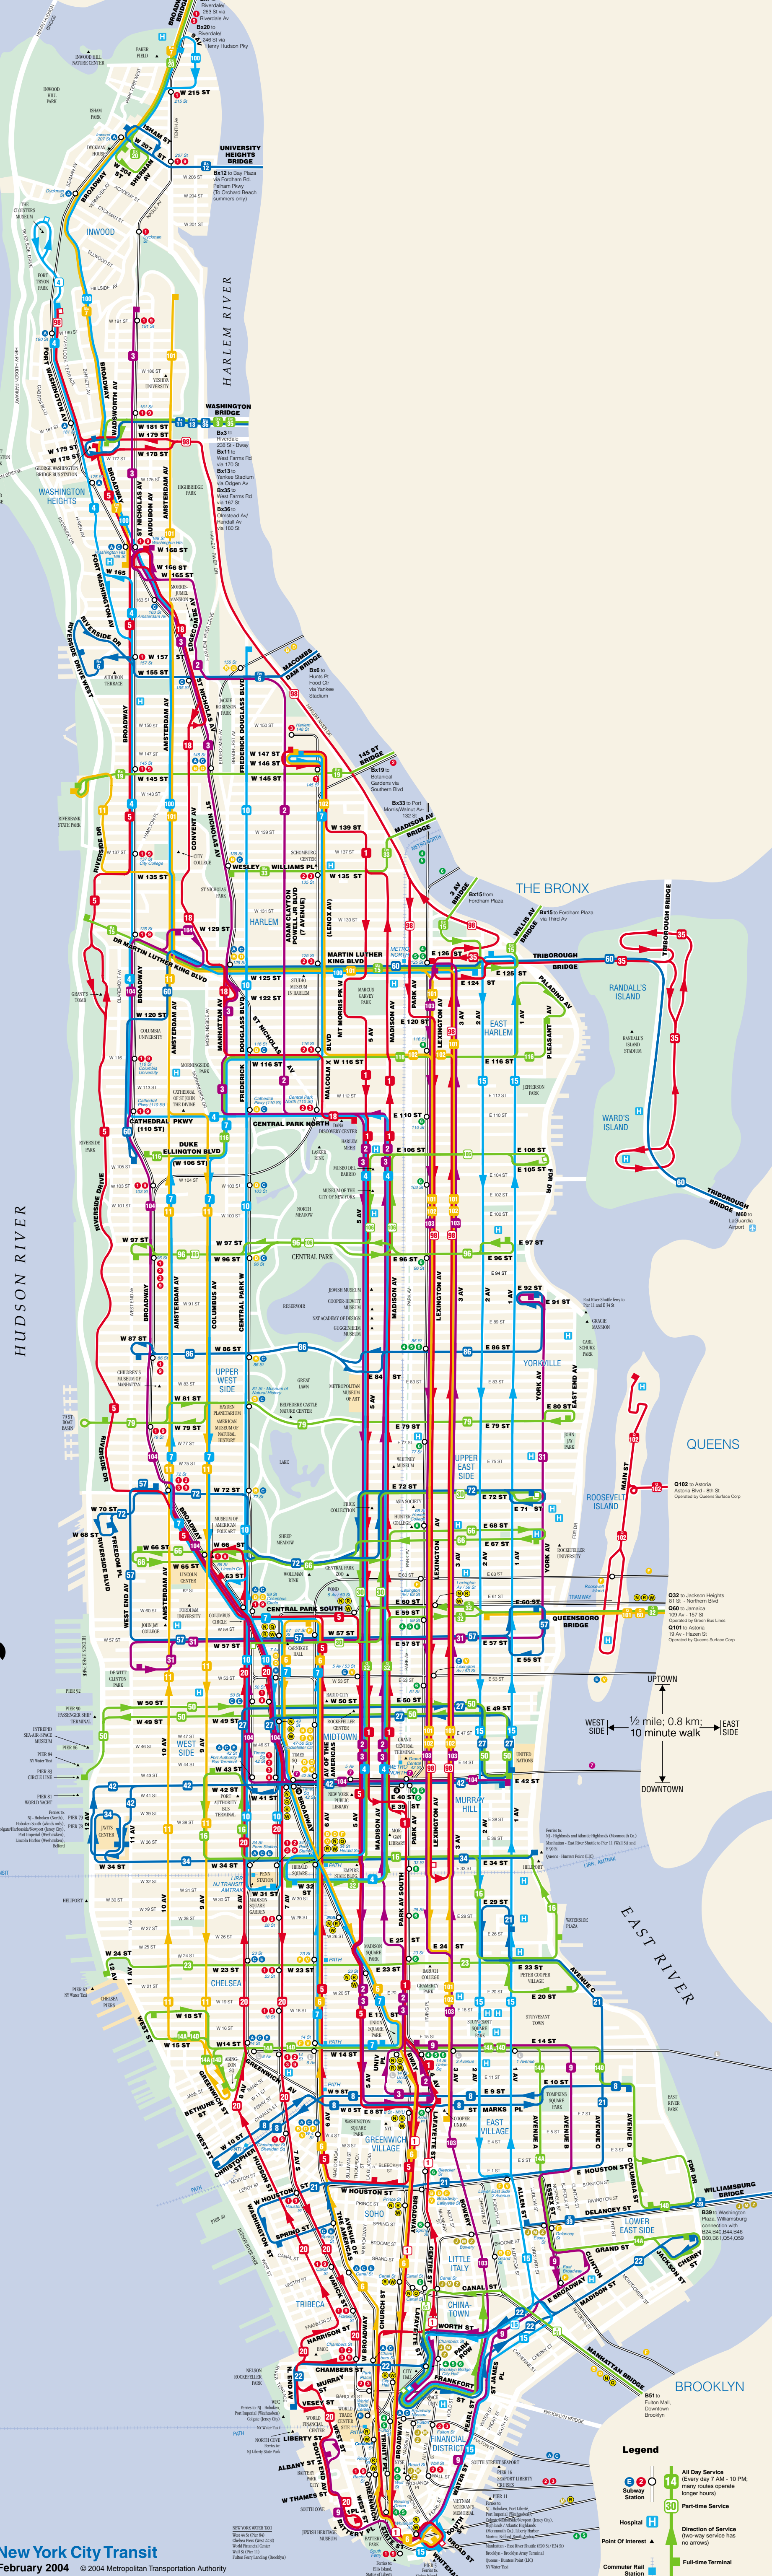

# MTA Manhattan Bus Map

- M1
- M2
- M3
- M4
- M5
- M6
- M7
- M8
- M9
- M10
- M11
- M14
- M15
- M16
- M18
- M20
- M21
- M22
- M23
- M27
- M30
- M34
- M35
- M42
- M50
- M57
- M60
- M66
- M79
- M86
- M96
- M98
- M100
- M101
- M102
- M103
- M104
- M106
- M116
- Q32

1/2 mile; 0.8 km;  
10 minute walk

WEST SIDE | EAST SIDE

UPTOWN

DOWNTOWN

**Legend**

- All Day Service (Every day 7 AM - 10 PM; many routes operate longer hours)
- Subway Station
- Hospital
- Point of Interest
- Commuter Rail Station
- Direction of Service (two-way service has no arrows)
- Full-time Terminal
- Part-time Terminal